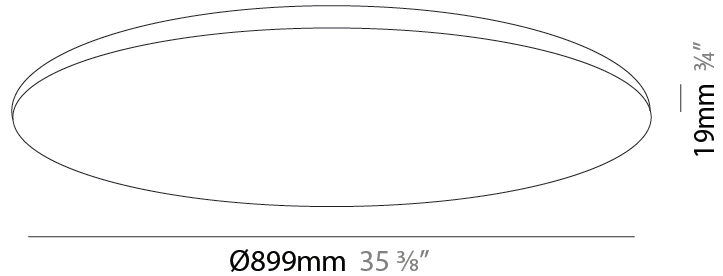

PROJECT
TYPE
SPECIFIER
QUANTITY
DATE

INFINITE ROUND SURFACE

A52030- _____ - _____
base number   Color   Finish
                         Temperature   Options

1. To build a product code in our configurator select the specify button on the base model # product page
2. To build a manual product code on this datasheet choose from the options listed below in blue font and add the suffix to the base model #

GENERAL

Series: Infinite Round
Partner: Ivela
Division: Architectural
Installation: Surface
Product Type: Panels
Mounting Location: Ceiling
Light Distribution: Direct

PHYSICAL

Shape: Round
Diameter (mm): 899
Diameter (in): 35 ³/₈
Height (mm): 19
Height (in): 3/4
Diffuser: PMMA - Opal
[Fixture Finish: WHI / BLK / GLD](#)
Fixture Material: Aluminum

ELECTRICAL

Lamp Type: LED
Input Wattage (W): 56
Dimming: Tri-Mode (Non-Dimming and Phase Dimming (120Vac only) and 0-10V Dimming)
Driver Included: No
Driver Location: Remote
Driver Type: Constant Voltage - Universal
Driver Class: Class 2
Housing: ENCP 5 (ERP) ENCP 8 (SC Power)
Input Voltage (V): 120 - 277
Output Voltage (V): 24

LED

[Color Temperature (°K): 2700 / 3000 / 3500 / 4000](#)
Max. Delivered Lumen (lm): 3360 / 3500 / 3604 / 3710
Nominal Lumen (lm): 6720 / 7000 / 7208 / 7420
CRI: >93 CRI
Lamp Life (hrs): 50000

OPTICAL

RATINGS AND CERTIFICATIONS

Certified By: CSA Certified to UL and CSA Standards
IP rating: IP20