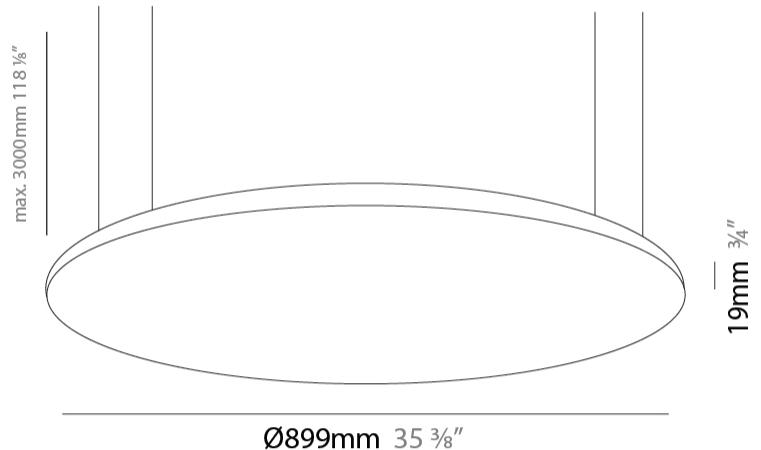

INFINITE ROUND SUSPENSION

A51059- -

base number
Color   Temperature   Finish   Options

1. To build a product code in our configurator select the specify button on the base model # product page
2. To build a manual product code on this datasheet choose from the options listed below in blue font and add the suffix to the base model #

GENERAL

Series: Infinite Round
Partner: Ivela
Division: Architectural
Installation: Suspension
Product Type: Panels
Mounting Location: Ceiling
Light Distribution: Direct

PHYSICAL

Shape: Round
Diameter (mm): 899
Diameter (in): 35 3/8
Height (mm): 19
Height (in): 3/4
Max. Overall Height (mm): 2500
Max. Overall Height (in): 98 7/16
Diffuser: Opal Polycarbonate
Fixture Finish: WHI / BLK / GLD
Fixture Material: Aluminum

ELECTRICAL

Lamp Type: LED
Input Wattage (W): 56
Dimming: Tri-Mode (Non-Dimming and Phase Dimming (120Vac only) and 0-10V Dimming)
Driver Included: No
Driver Location: Remote
Driver Type: Constant Voltage - Universal
Driver Class: Class 2
Housing: ENCP 5 (ERP) ENCP 8 (SC Power)
Input Voltage (V): 120 - 277
Output Voltage (V): 24

LED

Color Temperature (°K): 2700 / 3000 / 3500 / 4000
Max. Delivered Lumen (lm): 3360 / 3500 / 3604 / 3710
Nominal Lumen (lm): 6720 / 7000 / 7208 / 7420
CRI: >93 CRI
Lamp Life (hrs): 50000

OPTICAL

RATINGS AND CERTIFICATIONS

Certified By: Certified for North American Standards
IP rating: IP20