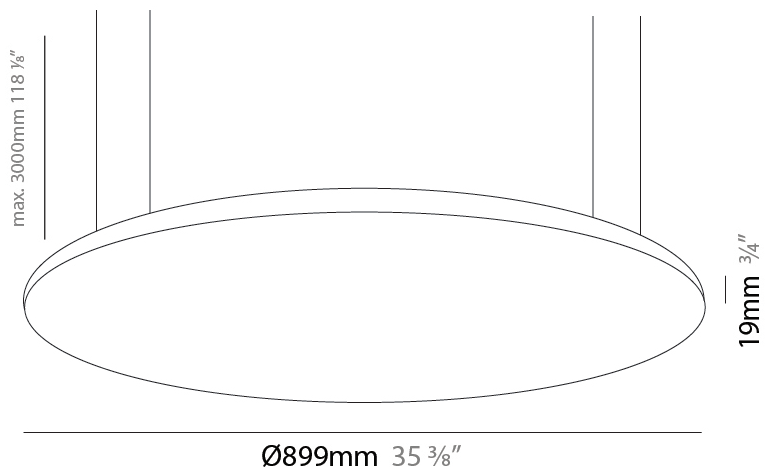

INFINITE ROUND SUSPENSION

A51060- -

base number
Color   Temperature   Finish   Options

1. To build a product code in our configurator select the specify button on the base model # product page
2. To build a manual product code on this datasheet choose from the options listed below in blue font and add the suffix to the base model #

GENERAL

Series: Infinite Round
Partner: Ivela
Division: Architectural
Installation: Suspension
Product Type: Panels
Mounting Location: Ceiling
Light Distribution: Direct

PHYSICAL

Shape: Round
Diameter (mm): 1216
Diameter (in): 47 7/8
Height (mm): 19
Height (in): 3/4
Max. Overall Height (mm): 2500
Max. Overall Height (in): 98 7/16
Diffuser: Opal Polycarbonate
Fixture Finish: WHI / BLK / GLD
Fixture Material: Aluminum

ELECTRICAL

Lamp Type: LED
Input Wattage (W): 78
Dimming: Tri-Mode (Non-Dimming and Phase Dimming (120Vac only) and 0-10V Dimming)
Driver Included: No
Driver Location: Remote
Driver Type: Constant Voltage - Universal
Driver Class: Class 2
Housing: ENCP 5 (ERP) ENCP 8 (SC Power)
Input Voltage (V): 120 - 277
Output Voltage (V): 24

LED

Color Temperature (°K): 2700 / 3000 / 3500 / 4000
Max. Delivered Lumen (lm): 4560 / 4750 / 4891 / 5035
Nominal Lumen (lm): 9120 / 9500 / 9783 / 10070
CRI: >93 CRI
Lamp Life (hrs): 50000

OPTICAL

RATINGS AND CERTIFICATIONS

Certified By: Certified for North American Standards
IP rating: IP20